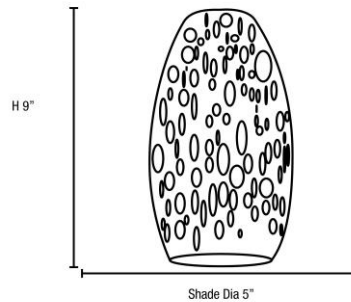

FIXTURE	BACKPLATE / CANOPY
Length:	Length
Width:	Width:
Diameter	Diameter:
Height: 9"	Height: 1.25"
Extension:	
Overall Height: 11-55"	

TECHNICAL SPECIFICATIONS

SPECIFICATIONS

Frame Material: Metal
Diffuser Material: Glass
Lamping Type: E-26 (Incandescent) Jbox: Standard
Lamping Base: E-26 Lamp Wattage: 100 W
Lamp Quantity: 1 Total Wattage: 100 W
Voltage: 120v Lamps Included: No

Project Name: _____

Location: _____

Type: _____

Quantity: _____

Notes: _____

LINE DRAWING

IES FILE

In addition to Access Lighting's purchase and warranty terms and conditions, by signing below or placing an order, you agree that you are authorized to bind the entity placing any order and acknowledge the following: All of sizes and measurements are approximate and all images are for illustrative purposes only. In the event of an inconsistency, the "Product Measurements" section controls. There also may be slight differences in the colors and designs compared to the displayed and printed images.